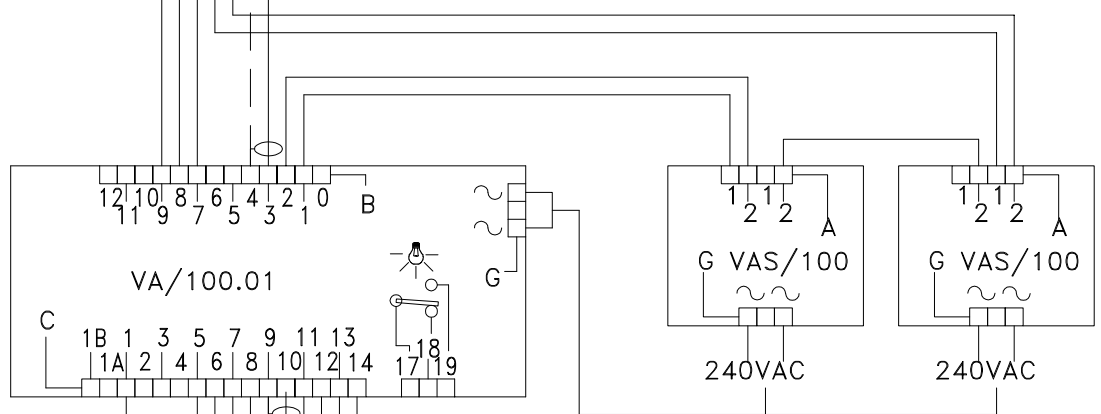

NOTE:  
ENSURE DIP SWITCH 3 'ON'  
ON THIS MONITOR ONLY.

NOTE: CABLE EQUIVALENTS

VCM/130 = RG59 COAX + 4 CORES @ 1.0MMSQ + 8 CORES @ 0.5MMSQ

VCM/60 = RG59 COAX + 2 CORES @ 1.0MMSQ + 3 CORES @ 0.5MMSQ

BPT (UK) LTD. HERTS. ENGLAND	PREPARED FOR INSTALLER INFORMATION	DATE: 06/01/05	DRAWN:RC
		REVISED:	
DRAWING TITLE:	1 X 1 BUTTON TARGHA VIDEO ENTRY PANEL & 2 VM/100 MONITORS	DRAWING No: A-1T1V2L	