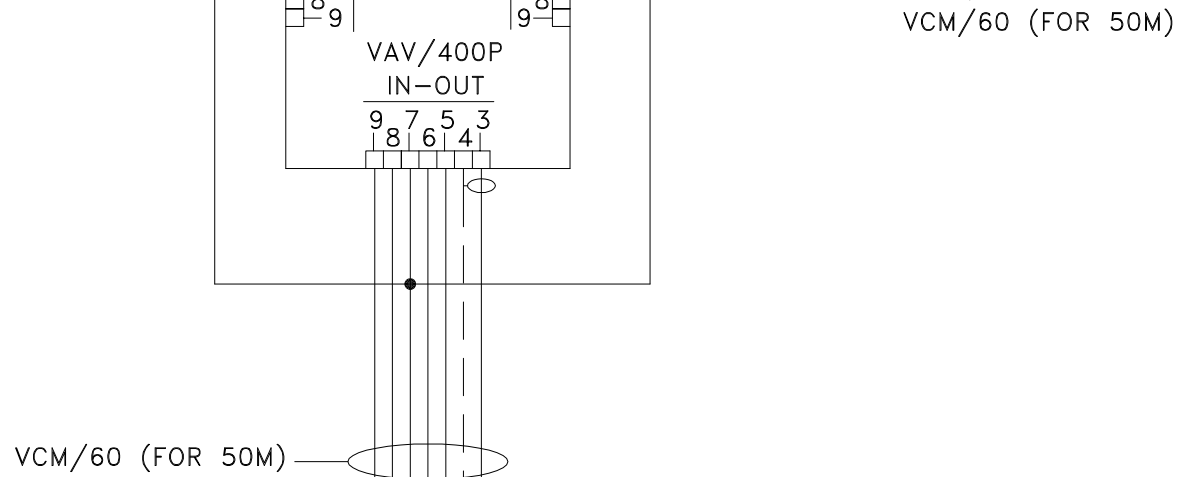

NOTE:  
ENSURE DIP SWITCH 3 'ON'  
ON THIS MONITOR ONLY.

NOTE: CABLE EQUIVALENTS

VCM/130 = RG59 COAX + 4 CORES @ 1.0MMSQ + 8 CORES @ 0.5MMSQ

VCM/60 = RG59 COAX + 2 CORES @ 1.0MMSQ + 3 CORES @ 0.5MMSQ

BPT (UK) LTD. HERTS. ENGLAND	PREPARED FOR INSTALLER INFORMATION	DATE: 06/01/05	DRAWN:RC
		REVISED:	
DRAWING TITLE:	1 X 1 BUTTON TARGHA VIDEO ENTRY PANEL & 2 VM/100 MONITORS	DRAWING No: A-1T1V2L	