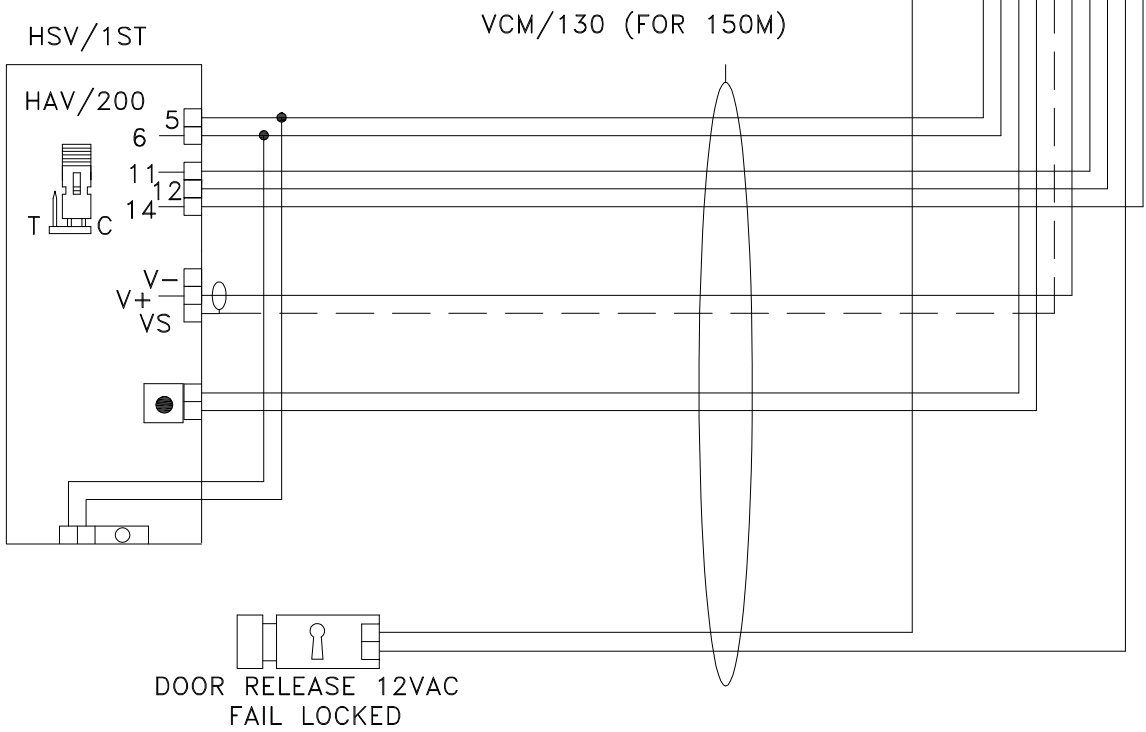

NOTE:  
ENSURE DIP SWITCH 3 'ON'  
ON THIS MONITOR ONLY.

NOTE: CABLE EQUIVALENTS

VCM/130 = RG59 COAX + 4 CORES @ 1.0MMSQ + 8 CORES @ 0.5MMSQ

VCM/60 = RG59 COAX + 2 CORES @ 1.0MMSQ + 3 CORES @ 0.5MMSQ

BPT (UK) LTD. HERTS. ENGLAND	PREPARED FOR INSTALLER INFORMATION	DATE: 06/01/05	DRAWN:RC
		REVISED:	
DRAWING TITLE:	1 X 1 BUTTON TARGHA VIDEO ENTRY PANEL & 2 VM/100 MONITORS	DRAWING No: A-1T1V2L	